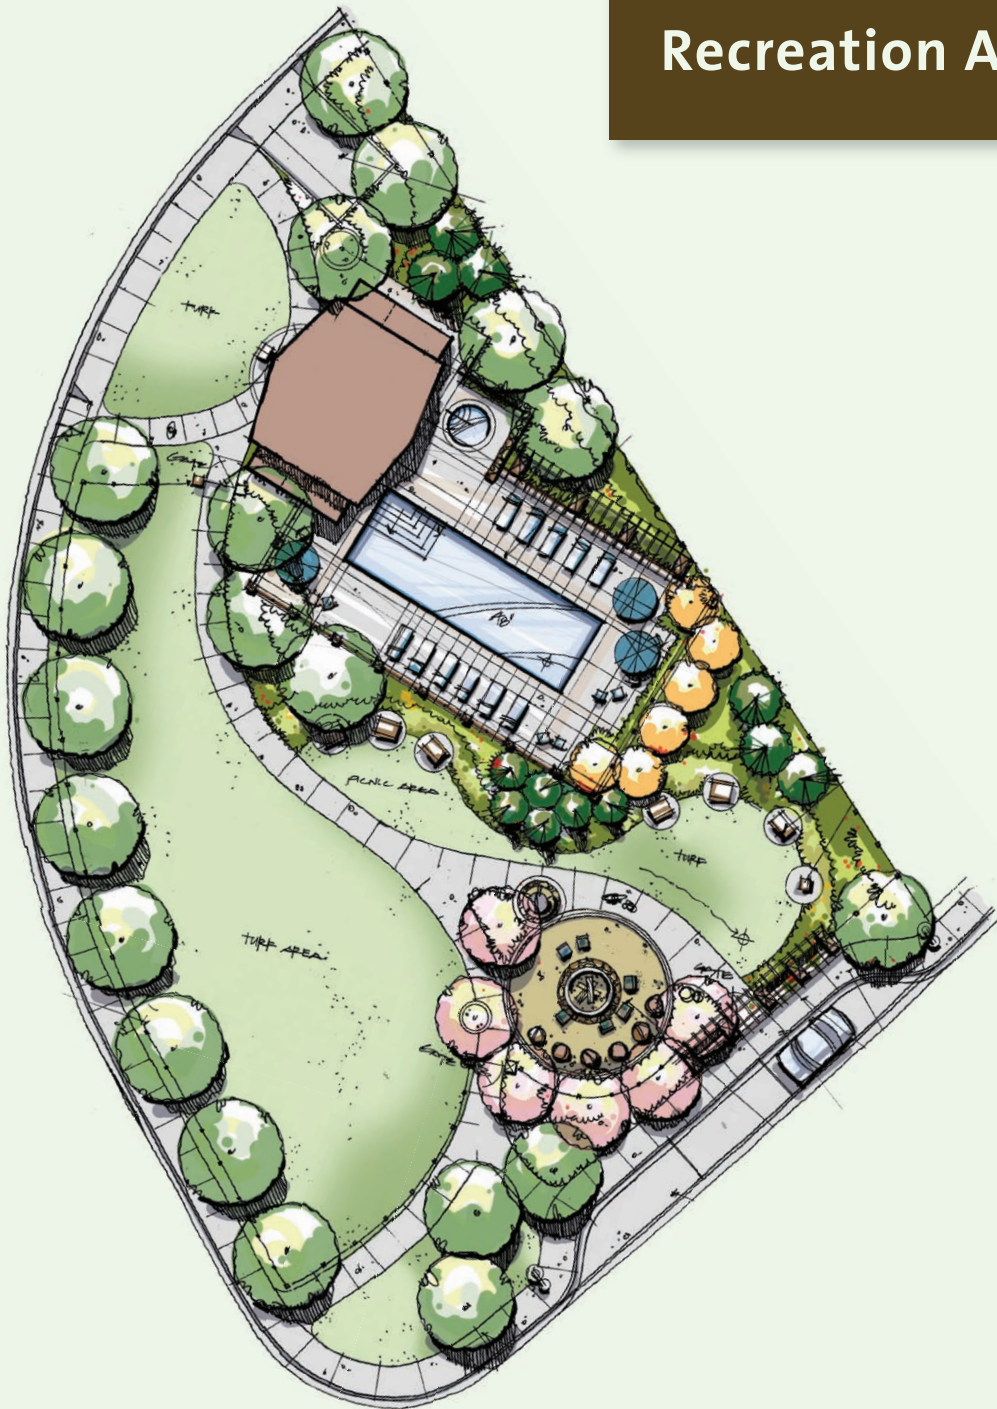

Recreation Area

Live life at your own rhythm.

SALES STUDIO OPEN DAILY 1PM-4PM | 13075 LAKE HILL DRIVE
250.766.9077 | 1.877.766.9077
SALES@CADENCEKELOWNA.COM | CADENCEKELOWNA.COM

cadence
— AT THE LAKES —